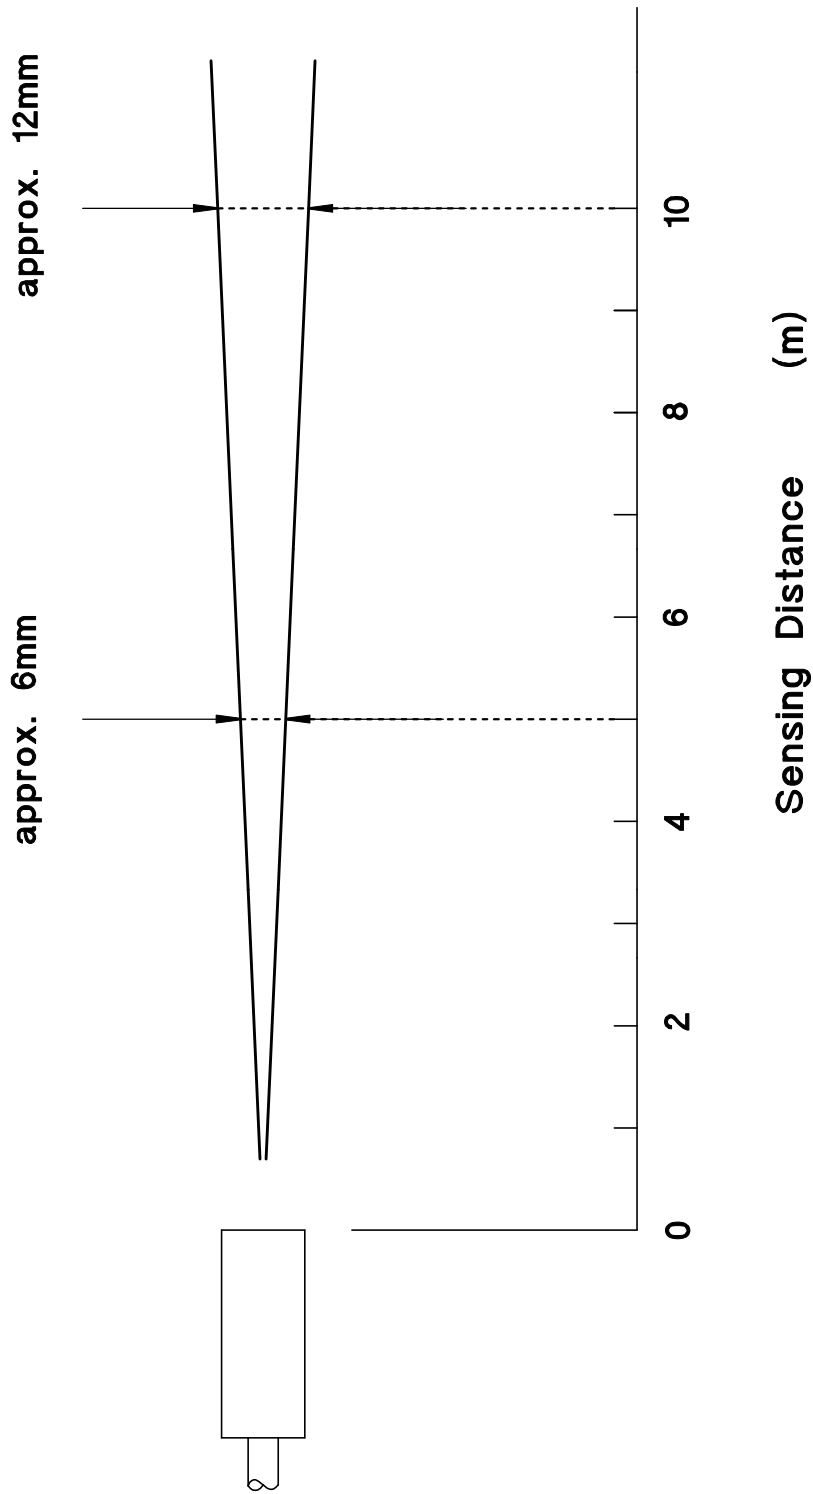

X88-Z184E

CON.NO	QUAN	NAME		MATERIAL	STANDARD	DISPOSAL	REMARKS
<b>A4</b>	SCALE <b>X</b>	UNIT <b>X</b>	DATE <b>2005.8.17</b>	DESCRIPTION <b>ZR-L1000</b>			
APPROVED BY <b>K.Matsumoto</b>	CHECKED BY <b>K.Matsumoto</b>	DRAWN BY <b>R.Kumo</b>	DESIGNED BY <b>R.Kumo</b>	<b>Spot size - Sensing distance</b>			
3RD ANGLE PROJECTION		<b>OPTEX FA CO.,LTD.</b>		DRAWING NO <b>X88-Z184E</b>		ITEM	