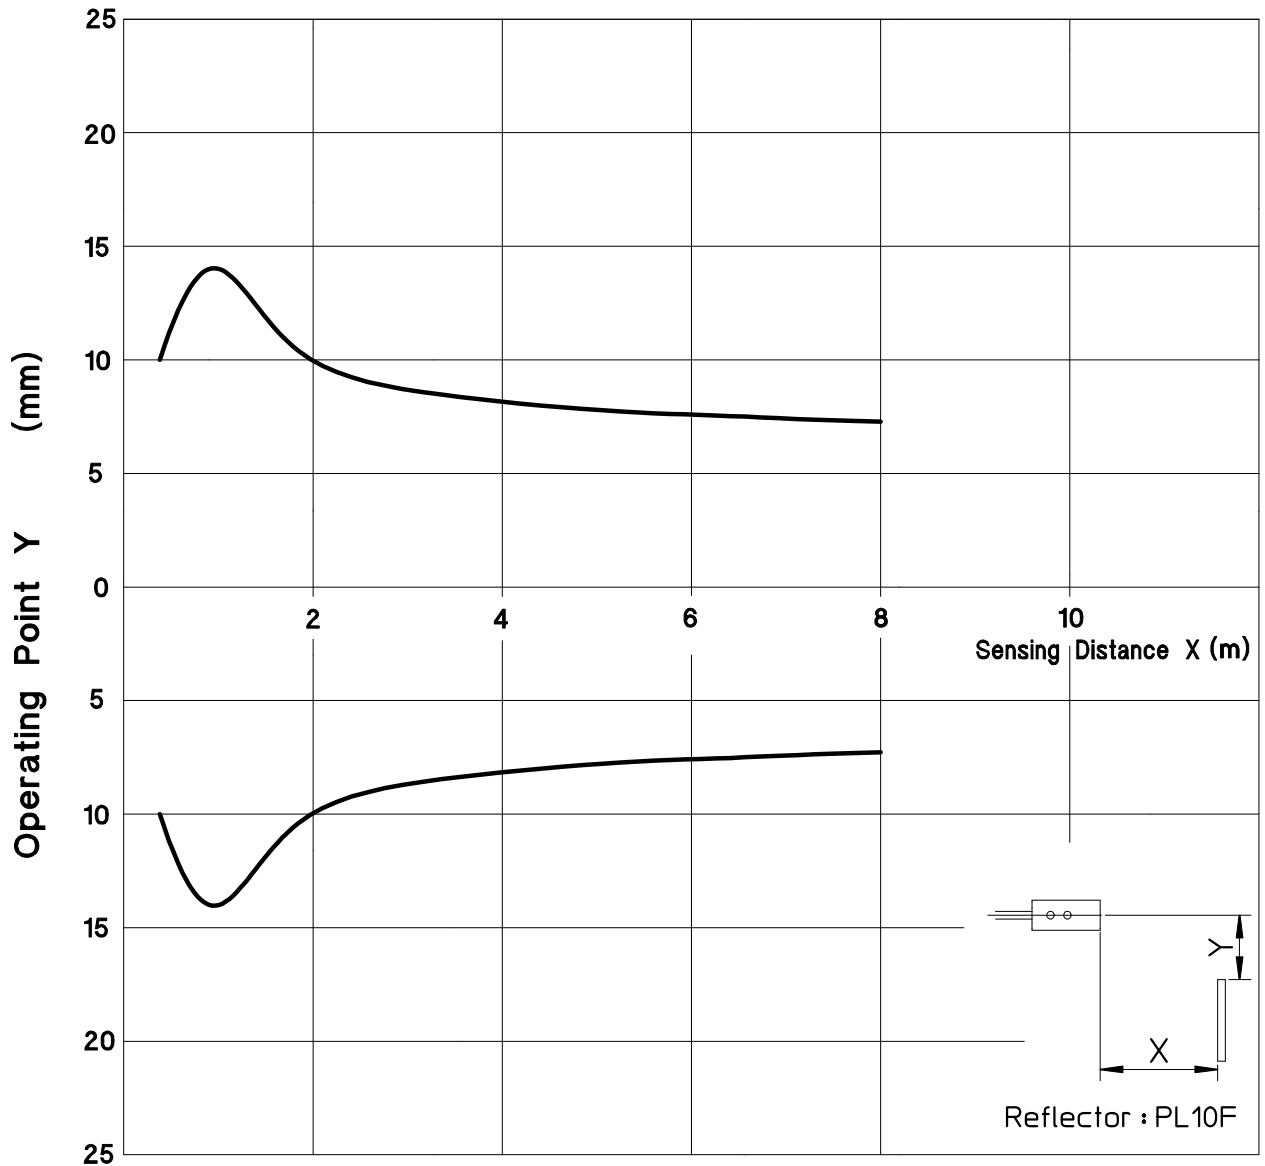

X88-W004E

CON.NO	QUAN	NAME	MATERIAL	STANDARD	DISPOSAL	REMARKS
A4	SCALE X	UNIT X	DATE 2005.7.15	DESCRIPTION ZR-L1000 + PL10F		
APPROVED BY K.Matsumoto	CHECKED BY K.Matsumoto	DRAWN BY R.Kumo	DESIGNED BY R.Kumo	Operating Point - Sensing Distance		
3RD ANGLE PROJECTION				DRAWING NO		X88-W004E
OPTEX FA CO.,LTD.						