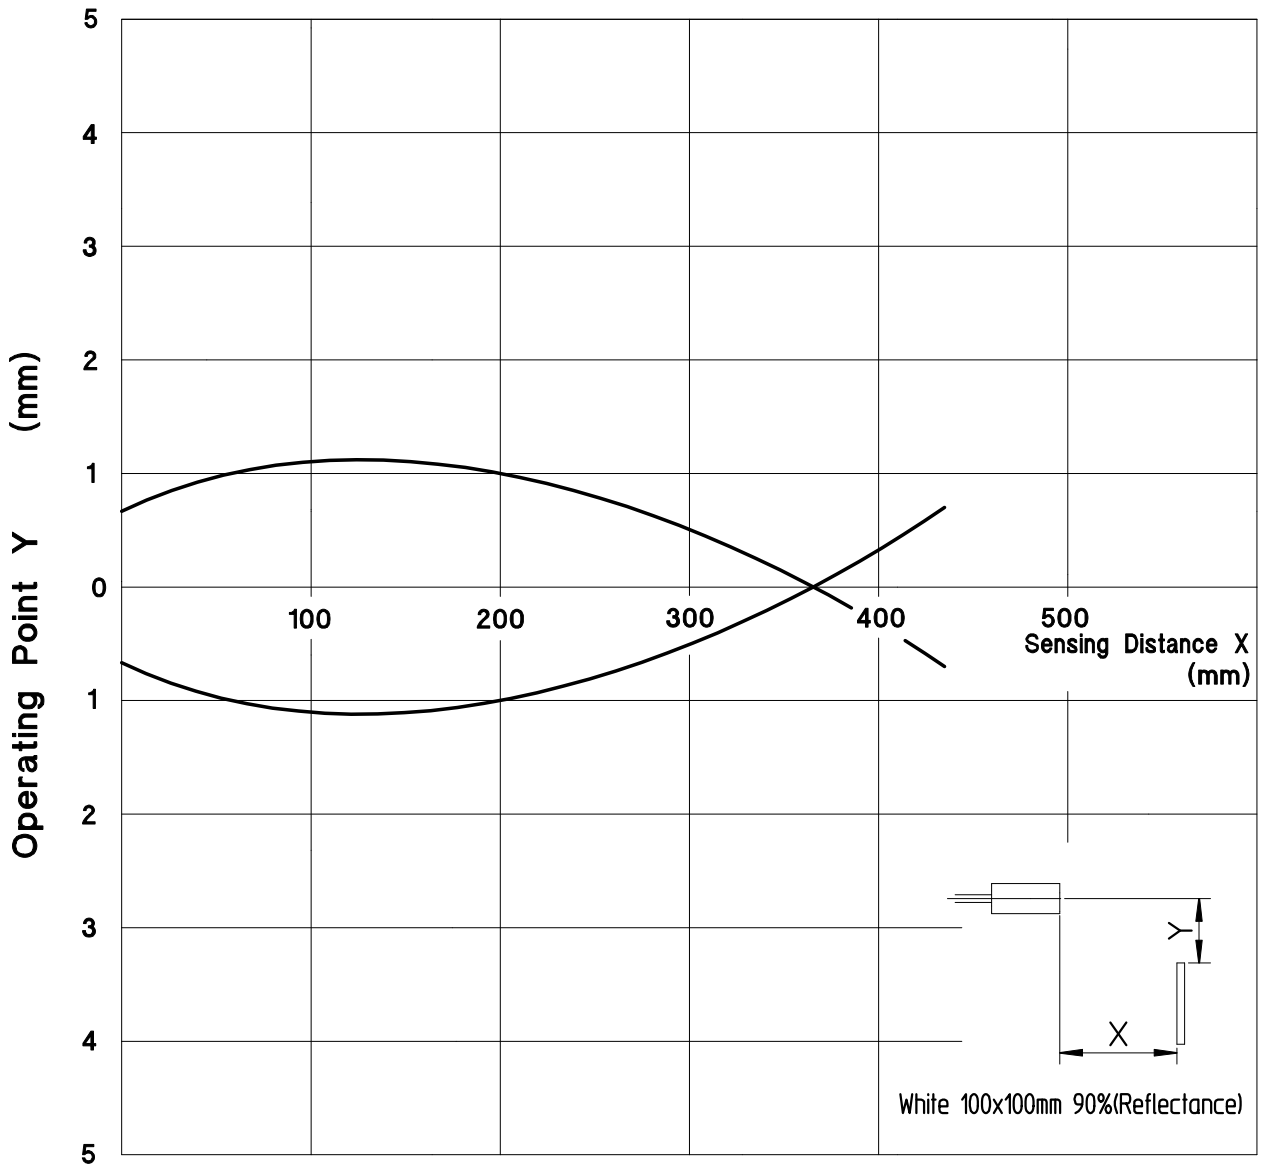

X88-Z190E

CON.NO	QUAN	NAME	MATERIAL	STANDARD	DISPOSAL	REMARKS
A4	SCALE X	UNIT X	DATE 2005.6.10	DESCRIPTION ZD-L40		
APPROVED BY K.Matsumoto	CHECKED BY K.Matsumoto	DRAWN BY S.Nishimura	DESIGNED BY S.Nishimura	Operating Point - Sensing Distance		
3RD ANGLE PROJECTION				DRAWING NO	X88-Z190E	
OPTEX FA CO.,LTD.				ITEM		