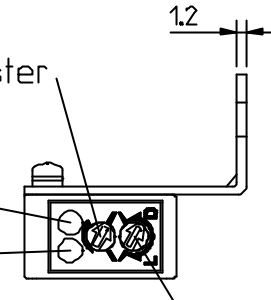

ZT-L Emitter

Laser emission indicator (green)

ZR-L/ZD-L/ZT-L Receiver

Sensitivity adjuster

Output indicator (orange)

Laser emission indicator (green)
(Receiver of Through beam type: Stable indicator)

L/ON, D/ON selector

CON ND	QUAN	NAME	MATERIAL	STANDARD	DISPOSAL	REMARKS
A4	SCALE 1/1	UNIT m.m.	DATE 2008.10.9	DESCRIPTION Z□-L□□□□C Series [Connector type+Bracket]		
APPROVED BY K.Matsumoto	CHECKED BY K.Matsumoto	DRAWNED BY S.Nishimura	DESIGNED BY S.Nishimura	ITEM Dimensional drawing		
3RD ANGLE PROJECTION	OPTEX FA CO.,LTD.			DRAWING NO	X88-Q504	