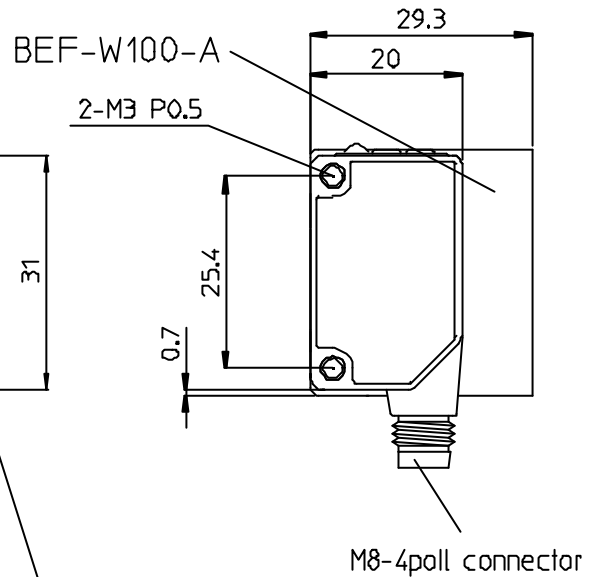

ZT-L Emitter

Laser emission indicator (green)

ZR-L/ZD-L/ZT-L Receiver

Sensitivity adjuster

Output indicator (orange)

Laser emission indicator (green)
(Receiver of Through beam type: Stable indicator)

L/ON, D/ON selector

CON ND	QUAN	NAME	MATERIAL	STANDARD	DISPOSAL	REMARKS
A4	SCALE 1/1	UNIT m.m.	DATE 2008.10.9	DESCRIPTION Z□-L□□□□C Series [Connector type+Bracket]		
APPROVED BY K.Matsumoto	CHECKED BY K.Matsumoto	DRAWNED BY S.Nishimura	DESIGNED BY S.Nishimura	ITEM Dimensional drawing		
3RD ANGLE PROJECTION	OPTEX FA CO.,LTD.			DRAWING NO	X88-Q504	