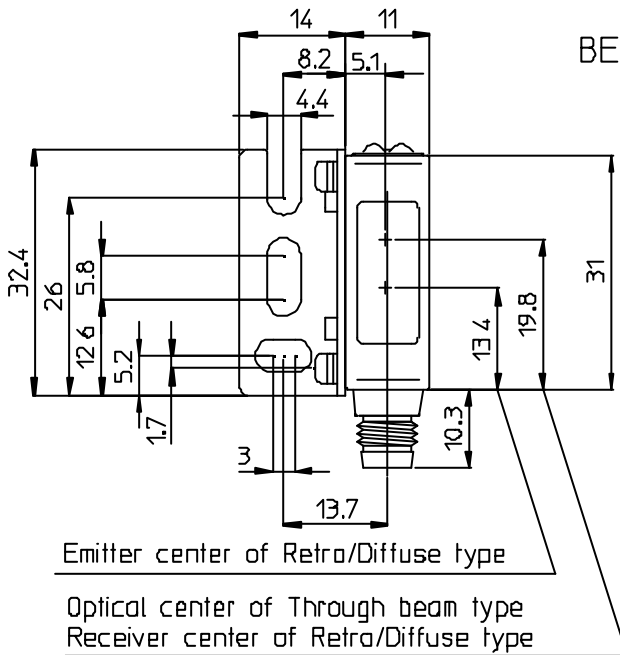

ZT-L Emitter

Laser emission indicator (green)

ZR-L/ZD-L/ZT-L Receiver

Sensitivity adjuster

Output indicator (orange)

Laser emission indicator (green)
(Receiver of Through beam type: Stable indicator)

L/ON, D/ON selector

CON ND	QUAN	NAME	MATERIAL	STANDARD	DISPOSAL	REMARKS
A4	SCALE 1/1	UNIT m.m.	DATE 2008.10.9	DESCRIPTION Z□-L□□□□C Series [Connector type+Bracket]		
APPROVED BY K.Matsumoto	CHECKED BY K.Matsumoto	DRAWNED BY S.Nishimura	DESIGNED BY S.Nishimura	ITEM Dimensional drawing		
3RD ANGLE PROJECTION	OPTEX FA CO.,LTD.			DRAWING NO	X88-Q504	