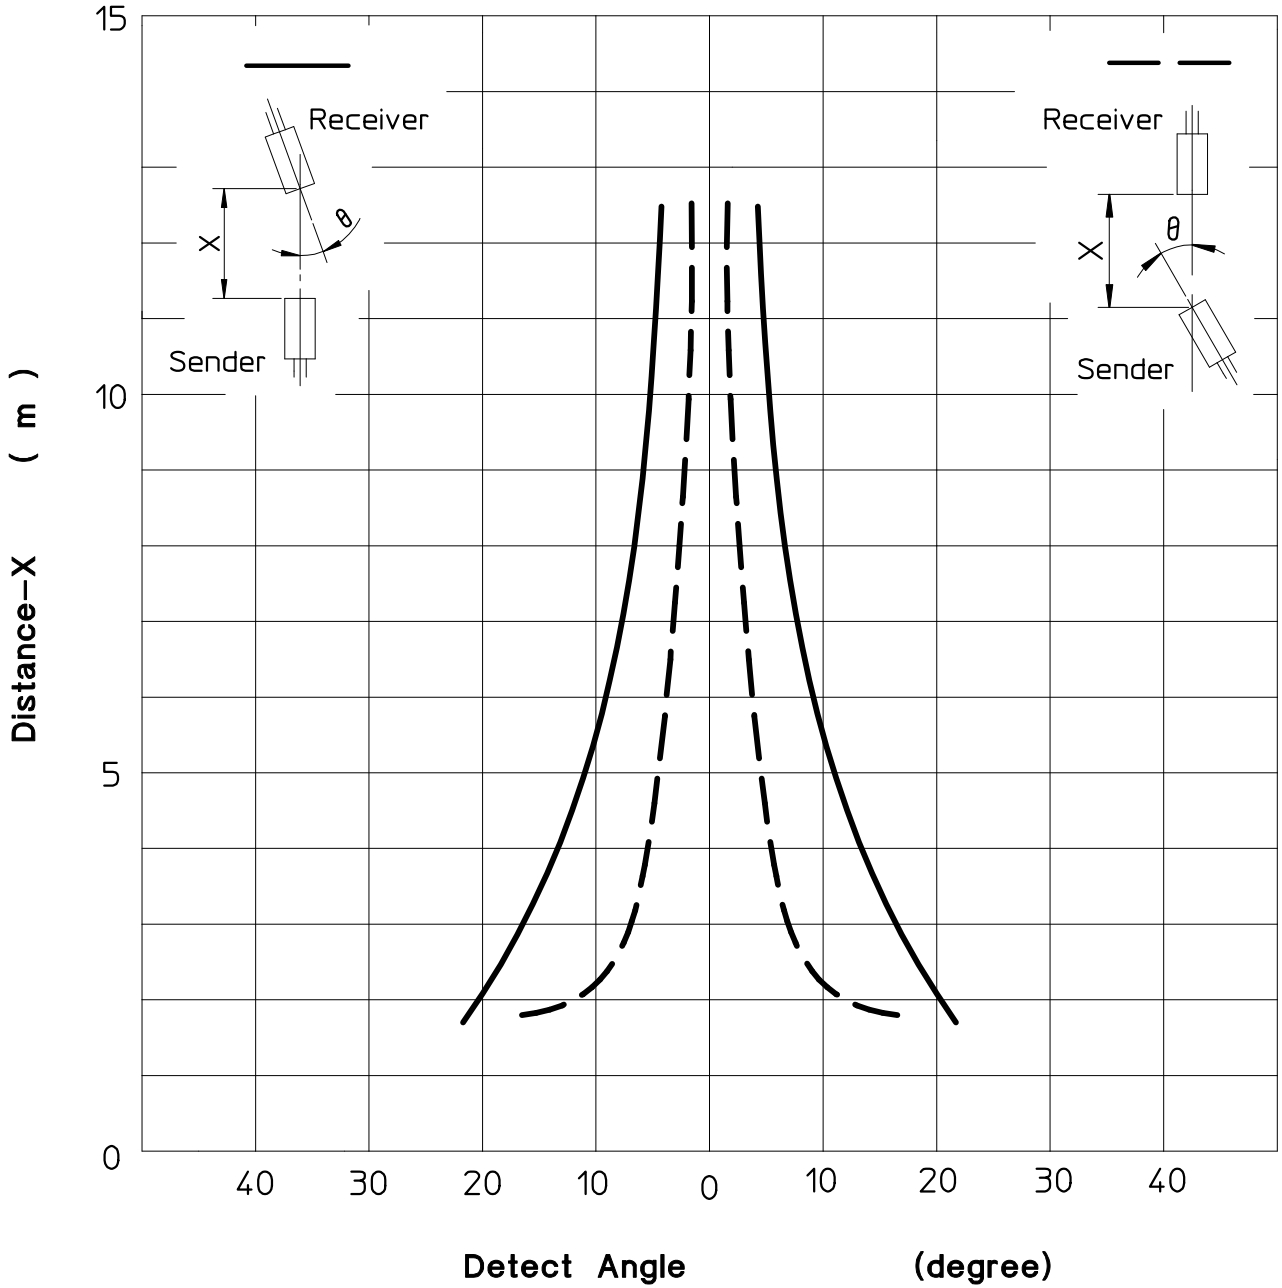

X69-Z032

CON.NO	QUAN	NAME		MATERIAL	STANDARD	DISPOSAL	REMARKS
A4	SCALE	UNIT	DATE 2002.10.10	DESCRIPTION ZT-1200			
APPROVED BY K.Matsumoto	CHECKED BY R.Kumo	DRAWN BY S.Nishimura	DESIGNED BY S.Nishimura	ITEM Detect Angle			
3RD ANGLE PROJECTION	OPTEX FA CO.,LTD.			DRAWING NO	X69-Z032		