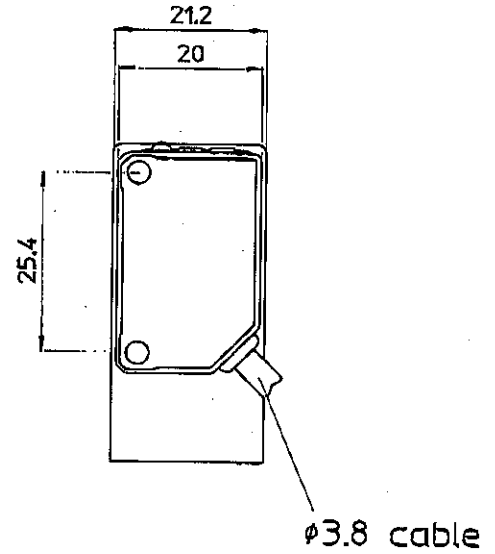

X69-Q002

Output indicator(orange)

Sensitivity adjustor

L.ON/D.ON selector

Adjustor and selector are not equipped depend on type.

CON/NO	QUAN	NAME	MATERIAL	STANDARD	DISPOSAL	REMARKS
<b>A4</b>	SCALE 1/1	UNIT m.m.	DATE 2002.6.14	DESCRIPTION W100 standard <sup>Ⓢ</sup> Cable type with optional bracket		
APPROVED BY K.Matsumoto	CHECKED BY K.Matsumoto	DRAWN BY R.Kumo	DESIGNED BY R.Kumo	ITEM Dimensions		
3RD ANGLE PROJECTION	OPTEX FA CO.,LTD.		DRAWING NO	X69-Q002		