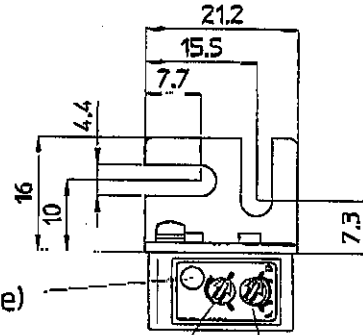

X69-Q002

Output indicator(orange)

Sensitivity adjustor

L.ON/D.ON selector

Adjustor and selector are not equipped depend on type.

CON/NO	QUAN	NAME	MATERIAL	STANDARD	DISPOSAL	REMARKS
<b>A4</b>	SCALE 1/1	UNIT m.m.	DATE 2002.6.14	DESCRIPTION W100 standard <sup>Ⓢ</sup> Cable type with optional bracket		
APPROVED BY K.Matsumoto	CHECKED BY K.Matsumoto	DRAWN BY R.Kumo	DESIGNED BY R.Kumo	ITEM Dimensions		
3RD ANGLE PROJECTION	OPTEX FA CO.,LTD.		DRAWING NO	X69-Q002		