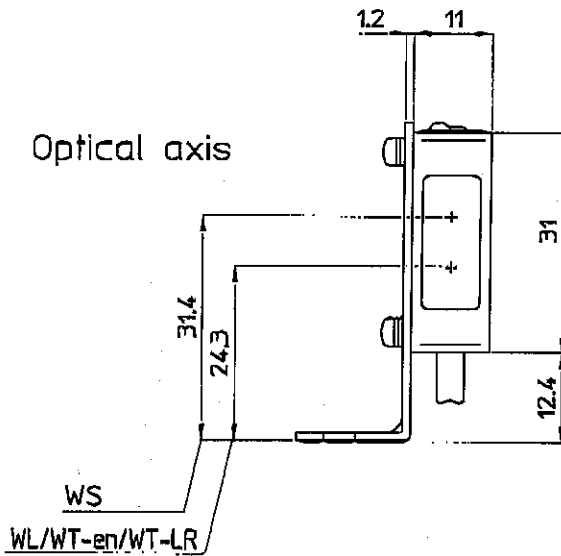

X69-Q002

Output indicator(orange)

Sensitivity adjustor

L.ON/D.ON selector

Adjustor and selector are not equipped depend on type.

CON/NO	QUAN	NAME	MATERIAL	STANDARD	DISPOSAL	REMARKS
<b>A4</b>	SCALE 1/1	UNIT m.m.	DATE 2002.6.14	DESCRIPTION W100 standard <sup>Ⓢ</sup> Cable type with optional bracket		
APPROVED BY K.Matsumoto	CHECKED BY K.Matsumoto	DRAWN BY R.Kumo	DESIGNED BY R.Kumo	ITEM Dimensions		
3RD ANGLE PROJECTION	OPTEX FA CO.,LTD.		DRAWING NO	X69-Q002		