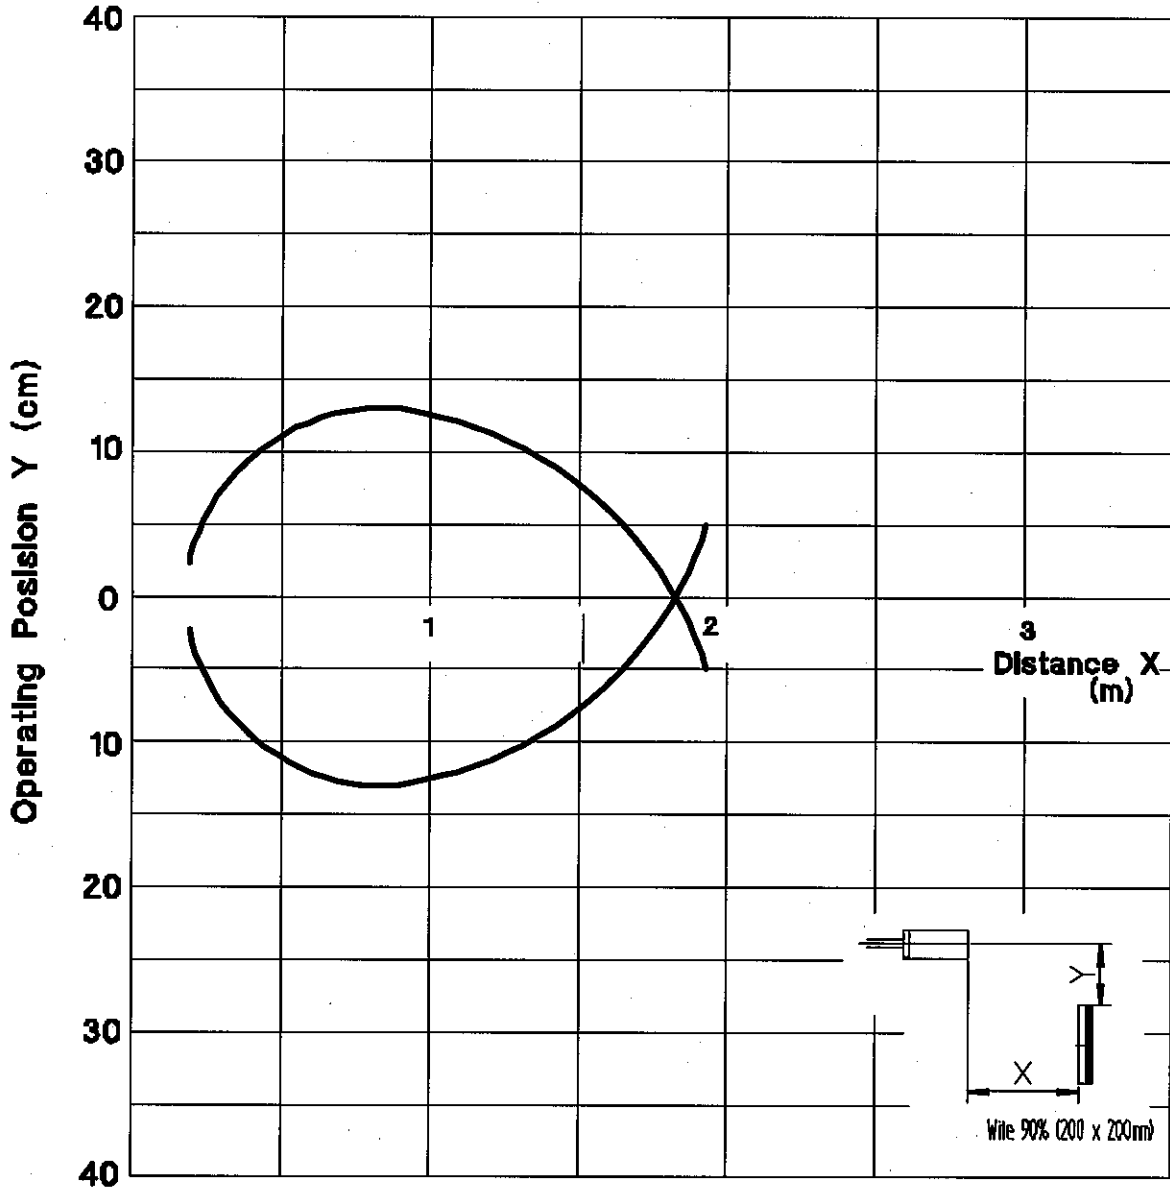

X56-W012

CON.NO	QUAN	NAME	MATERIAL	STANDARD	DISPOSAL	REMARKS
A4	SCALE x	UNIT x	DATE 2001.12.17	DESCRIPTION VD-100D		
APPROVED BY K.Matsumoto	CHECKED BY R.Kumo	DRAWN BY S.Nishimura	DESIGNED BY S.Nishimura	ITEM Operating Position		
3RD ANGLE PROJECTION	OPTEX FA CO.,LTD.			DRAWING NO X56-W012		