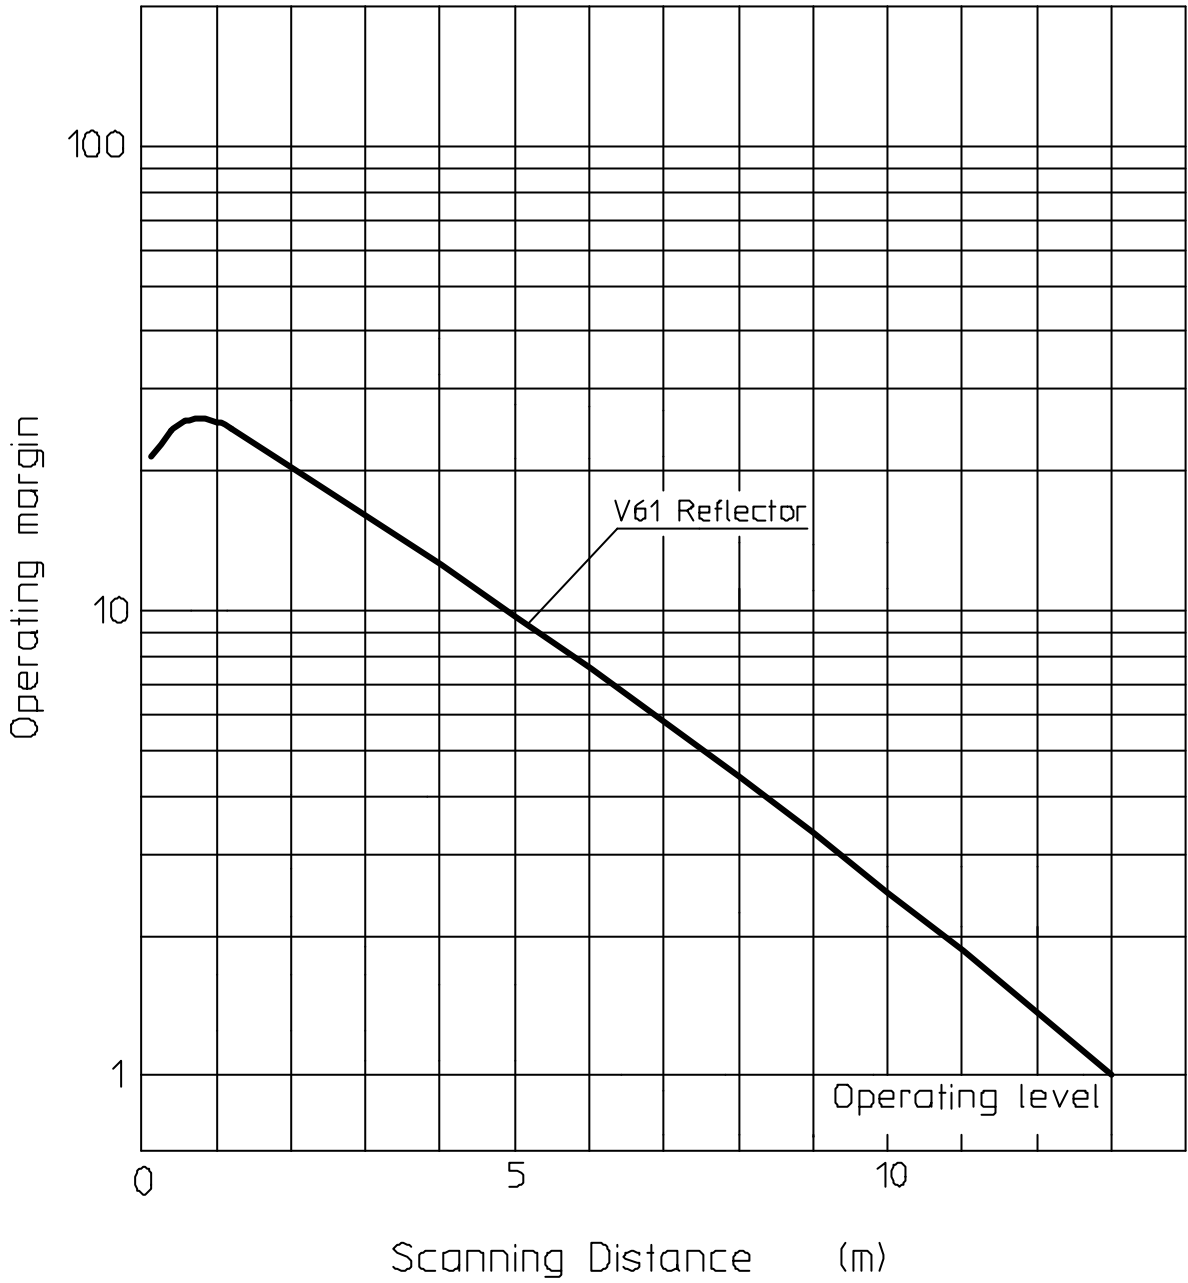

X71-W012

CONNO	QUAN	NAME	MATERIAL	STANDARD	DISPOSAL	REMARKS
A4	SCALE X	UNIT X	DATE 1998,11,20	DESCRIPTION V3R-1000/V4R-1000		
APPROVED BY K.Matsumoto	CHECKED BY R.Kuma	DRAWN BY K.Matsumoto	DESIGNED BY K.Matsumoto	ITEM Operating margin		
3RD ANGLE PROJECTION	OPTEX FA CO.,LTD.			DRAWING NO	X71-W012	