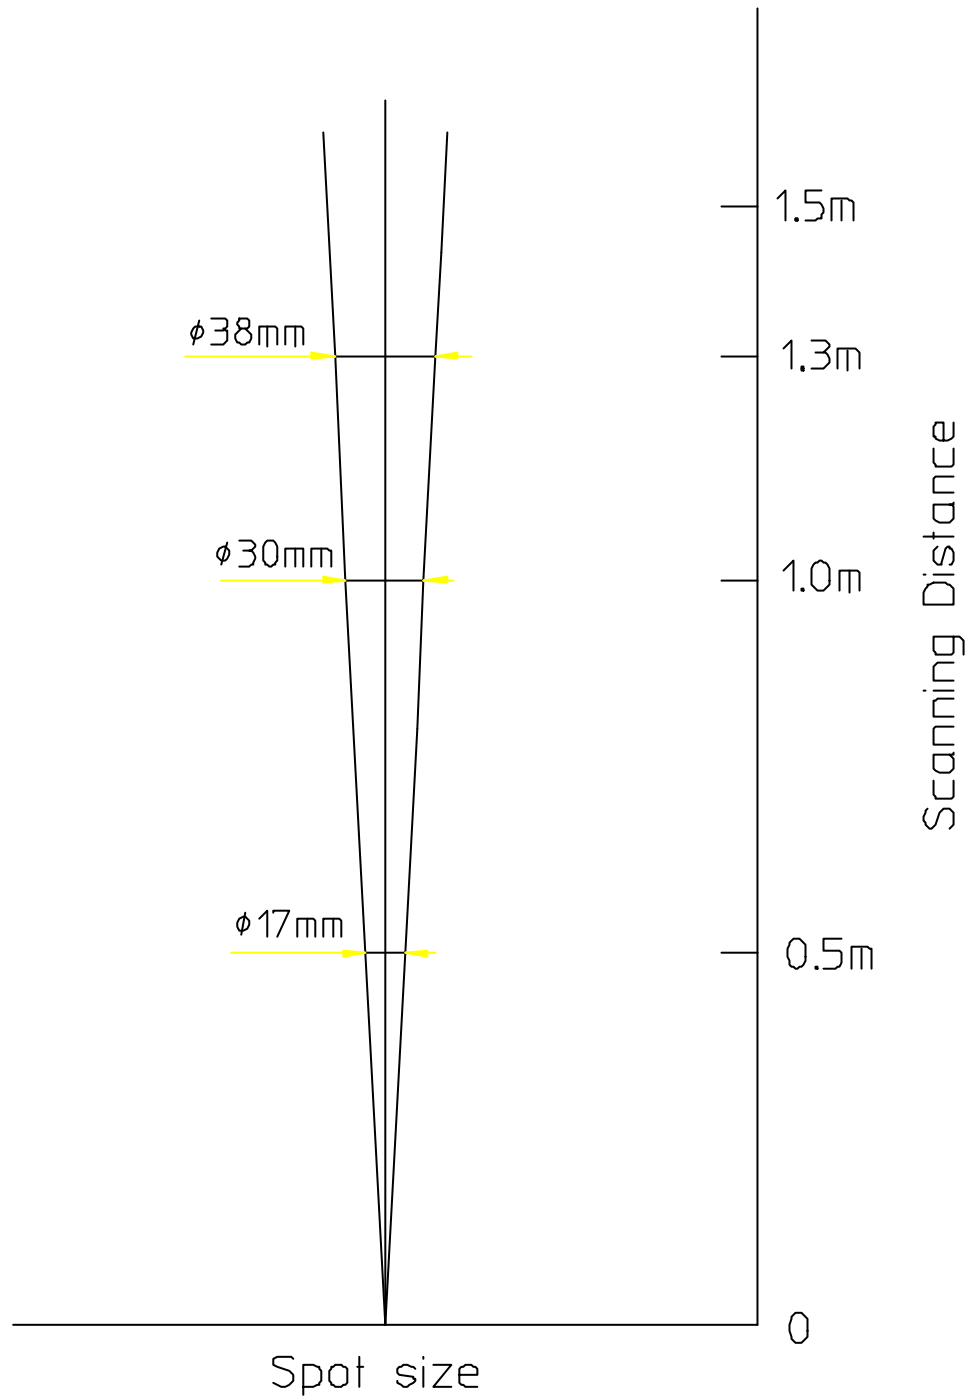

X71-W041

△			
△			
△			

CONNO	QUAN	NAME		MATERIAL	STANDARD	DISPOSAL	REMARKS
A4	SCALE X	UNIT X	DATE 2003.6.13	DESCRIPTION			
APPROVED BY K.Matsumoto	CHECKED BY R.Kuma	DRAWN BY K.Matsumoto	DESIGNED BY K.Matsumoto	V3D-130/V4D-130			
3RD ANGLE PROJECTION				ITEM Spot Size			
OPTEX FA CO.,LTD.				DRAWING NO X71-W041			