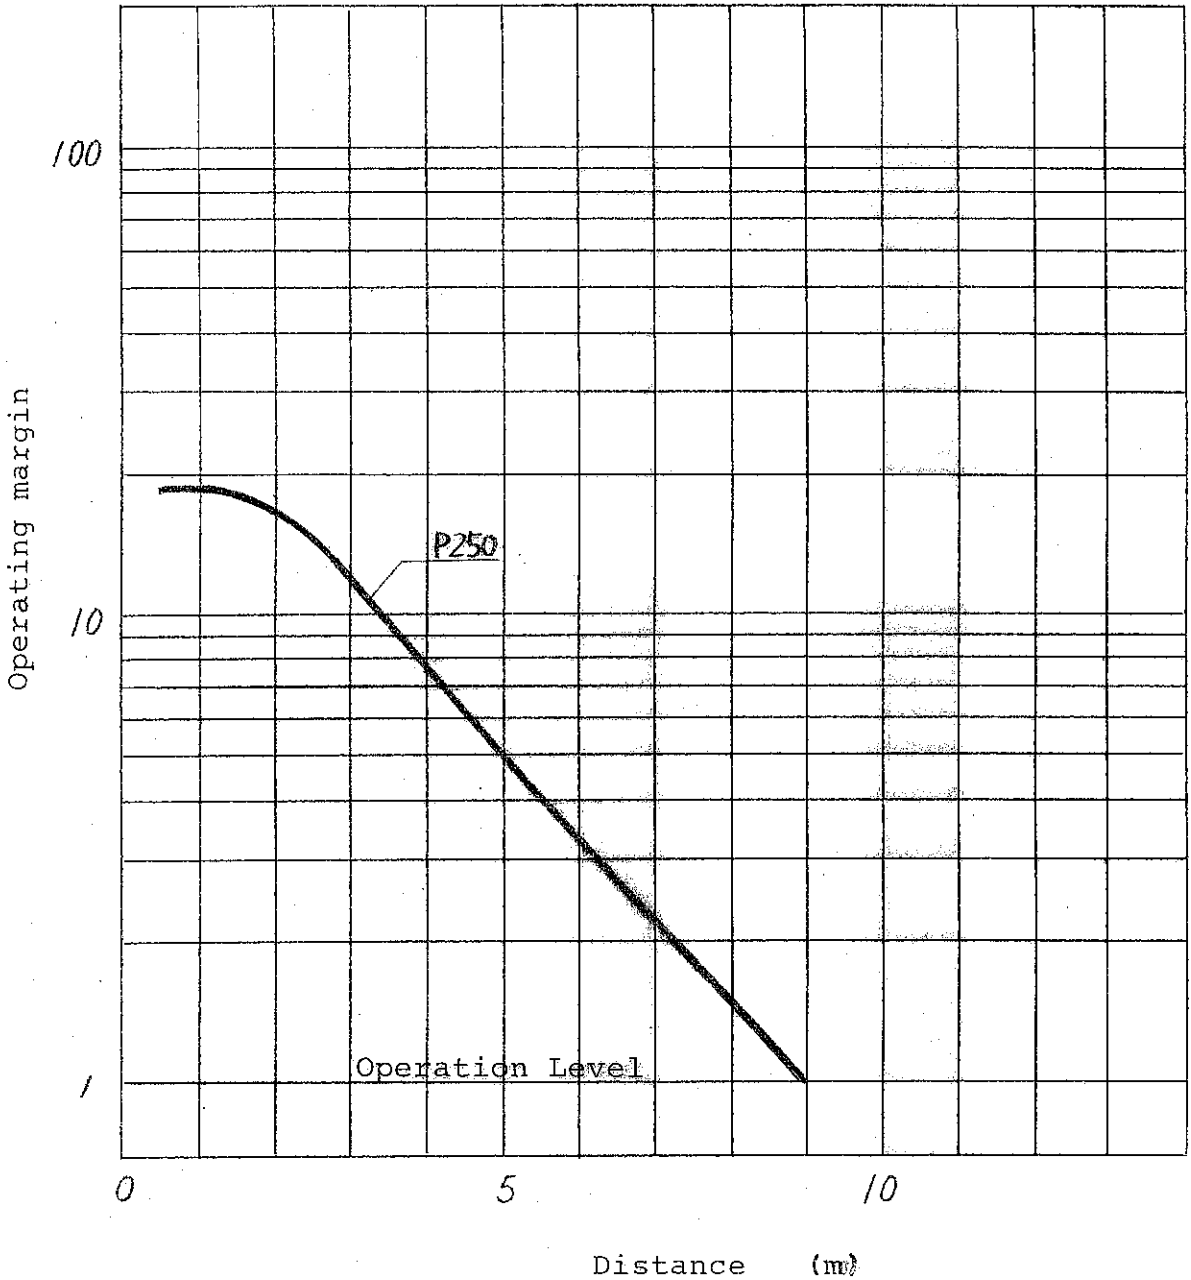

△			
△			
△			

CON.NO	QUAN	NAME	MATERIAL	STANDARD	DISPOSAL	REMARKS
A 4	SCALE /	UNIT	DATE '94 10. 25	DESCRIPTION V2R-800 Operating Margin		
APPROVED BY <i>Kurokawa</i>	CHEKED BY <i>Kurokawa</i>	DRAWNED BY <i>Shimizu</i>	DESIGNED BY <i>Shimizu</i>	ITEM		
3RD ANGLE PROJECTION	OPTEX FA CO.,LTD.			DRAWING NO. X29-W206		