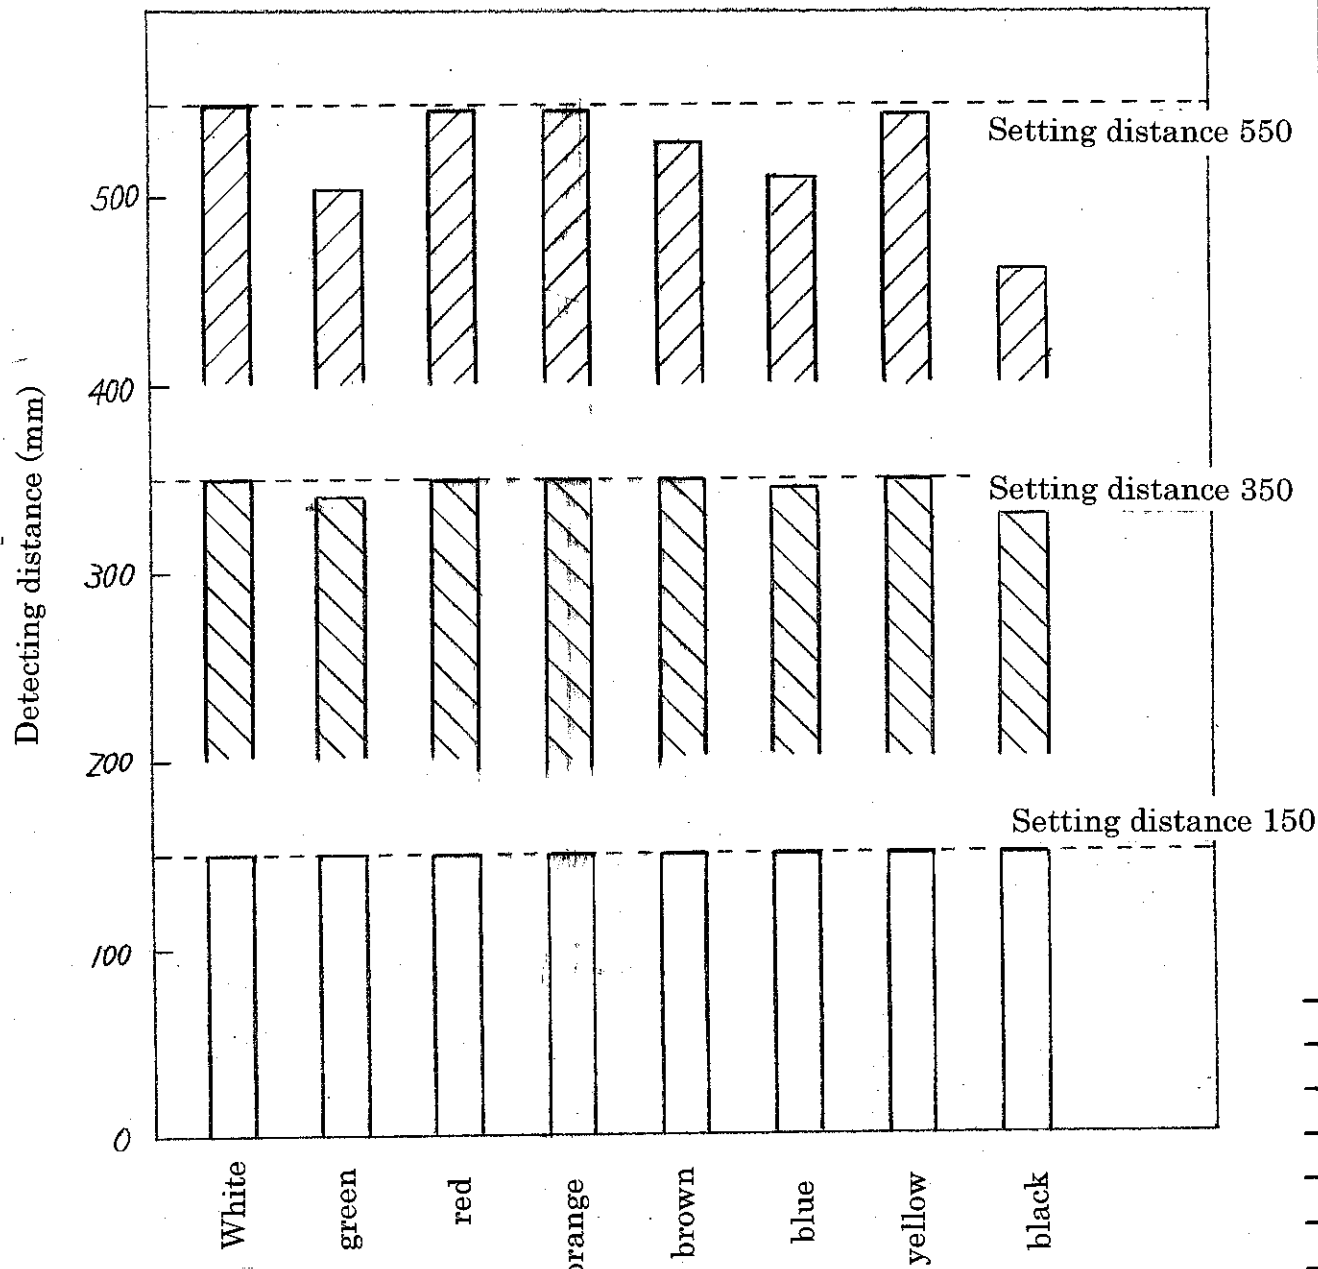

X29-W235

⚠			
⚠			
⚠			

CON.NO	QUAN	NAME	MATERIAL	STANDARD	DISPOSAL	REMARKS
A 4	SCALE /	UNIT	DATE '95. 1. 17	DESCRIPTION BGS-V50, V50N, V50P, and V50N Detecting distance by colors		
APPROVED BY	CHECKED BY	DRAWN BY	DESIGNED BY	ITEM		
3RD ANGLE PROJECTION		OPTEX FA CO.,LTD.		DRAWING NO. X29-W235		