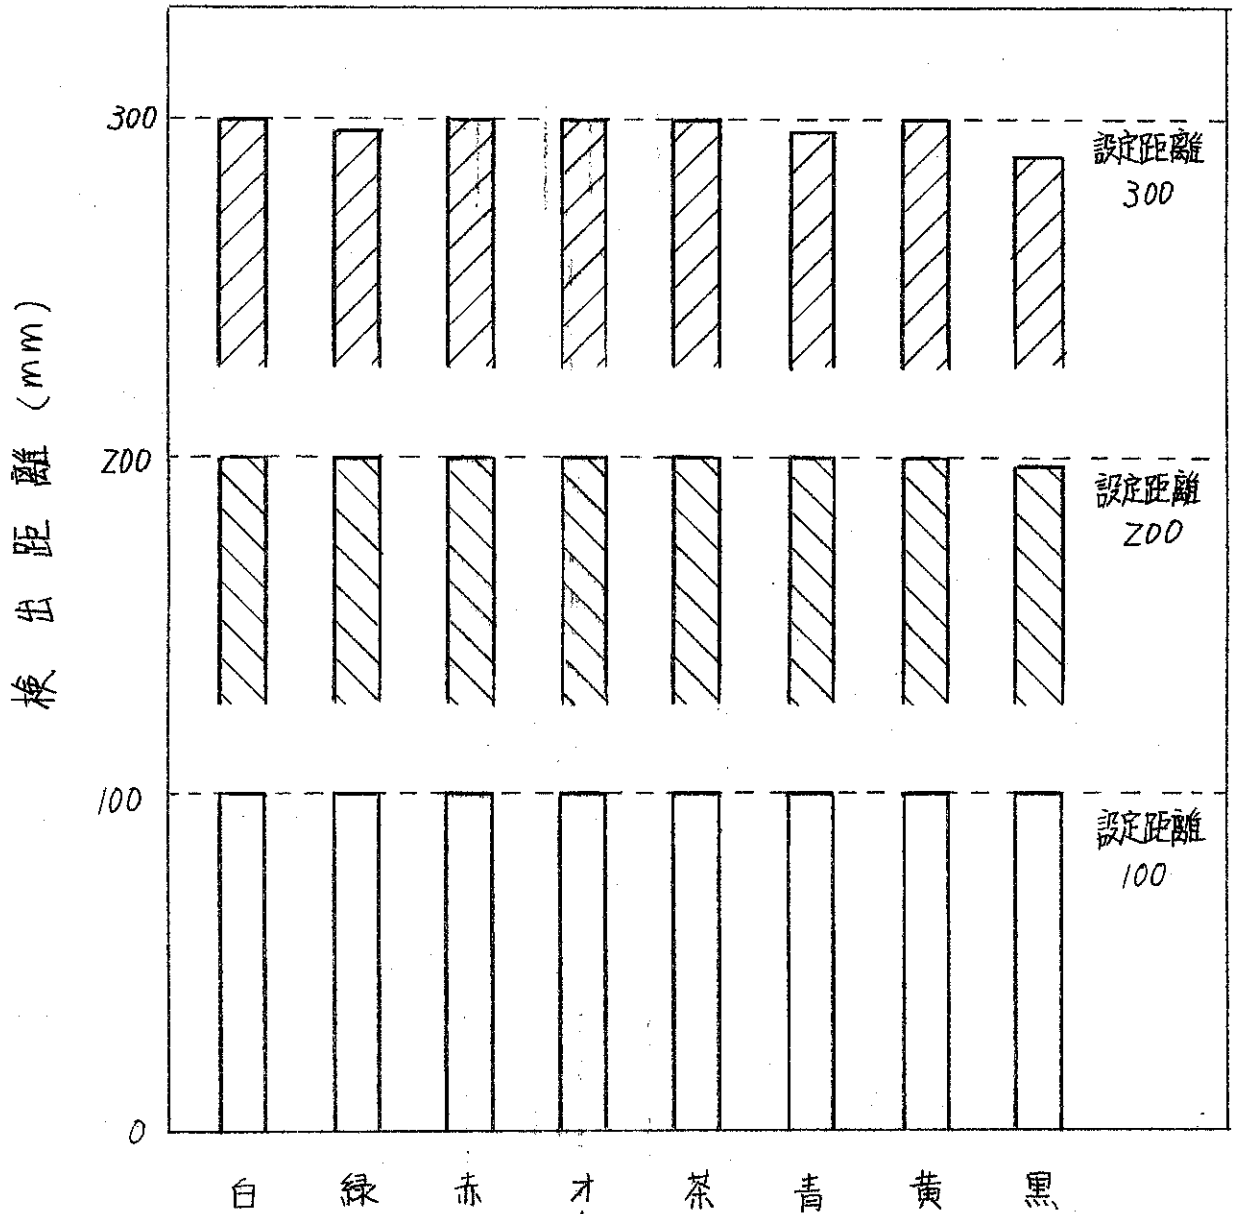

X29-W236

△			
△			
△			

CON.NO	QUAN	NAME	MATERIAL	STANDARD	DISPOSAL	REMARKS
A 4	SCALE /	UNIT	DATE 195.1.17	DESCRIPTION BGS-V30, V30N, V30P, and V30N Detecting distance by colors		
APPROVED BY	CHECKED BY	DRAWN BY	DESIGNED BY	ITEM		
3RD ANGLE PROJECTION	SICK OPTEX CO., LTD.			DRAWING NO. X29-W236		