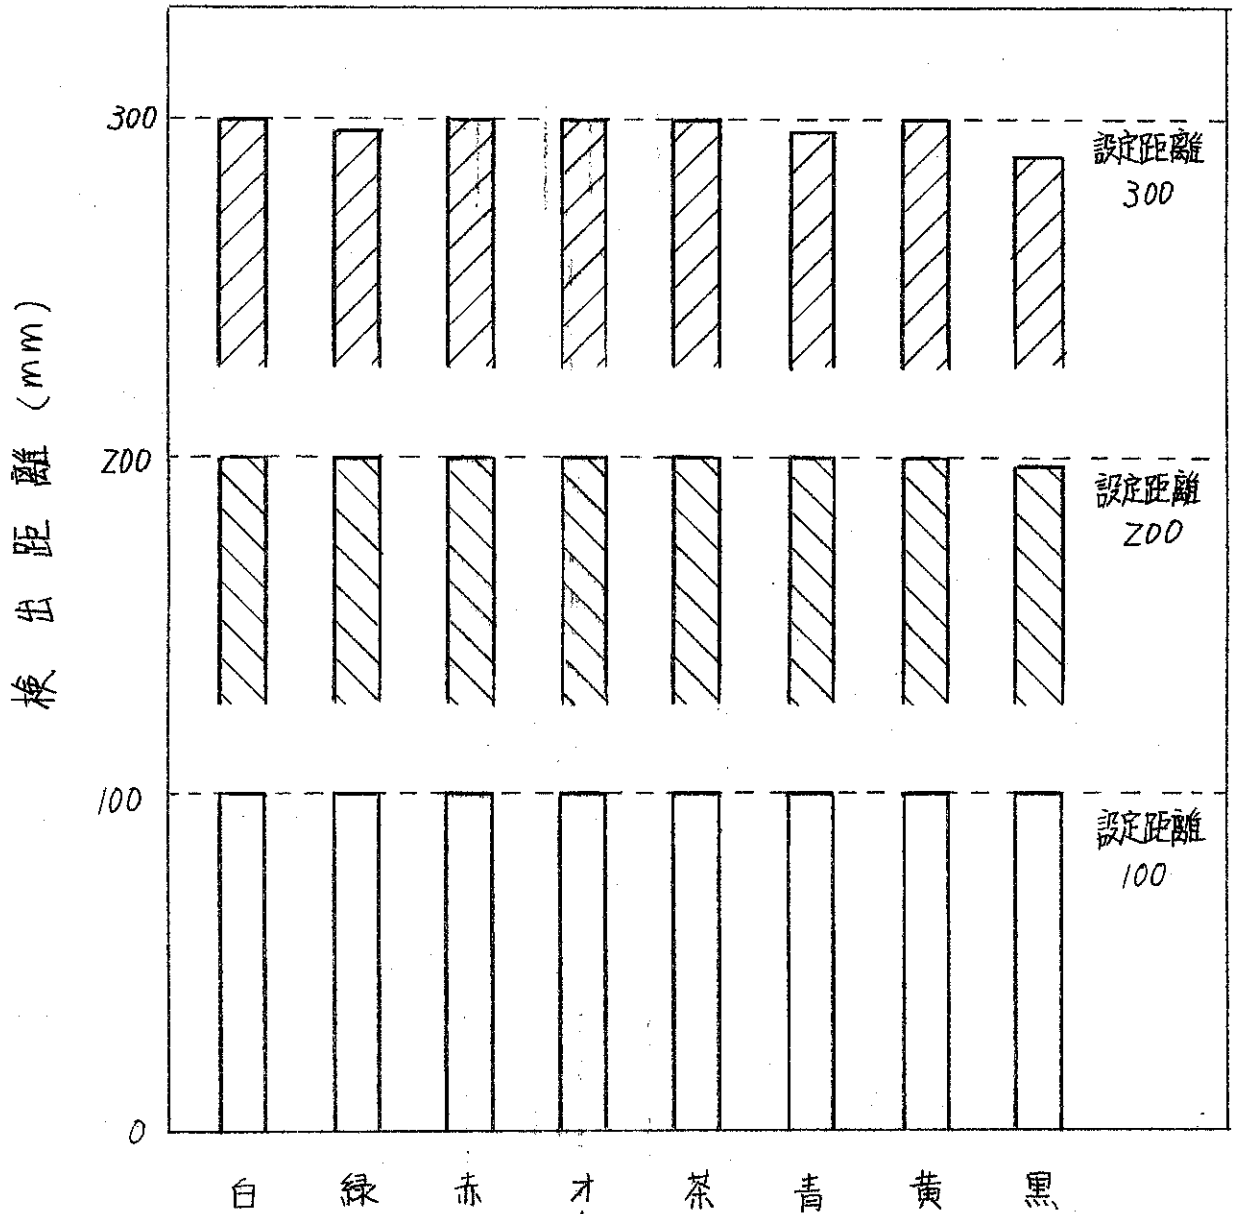

X29-W236

△			
△			
△			

CON.NO	QUAN	NAME	MATERIAL	STANDARD	DISPOSAL	REMARKS
A 4	SCALE /	UNIT	DATE 95.1.17	DESCRIPTION BGS-V30, V30N, V30P, and V30N Detecting distance by colors		
APPROVED BY	CHECKED BY	DRAWN BY	DESIGNED BY	ITEM		
3RD ANGLE PROJECTION	OPTEX FA CO., LTD.			DRAWING NO. X29-W236		