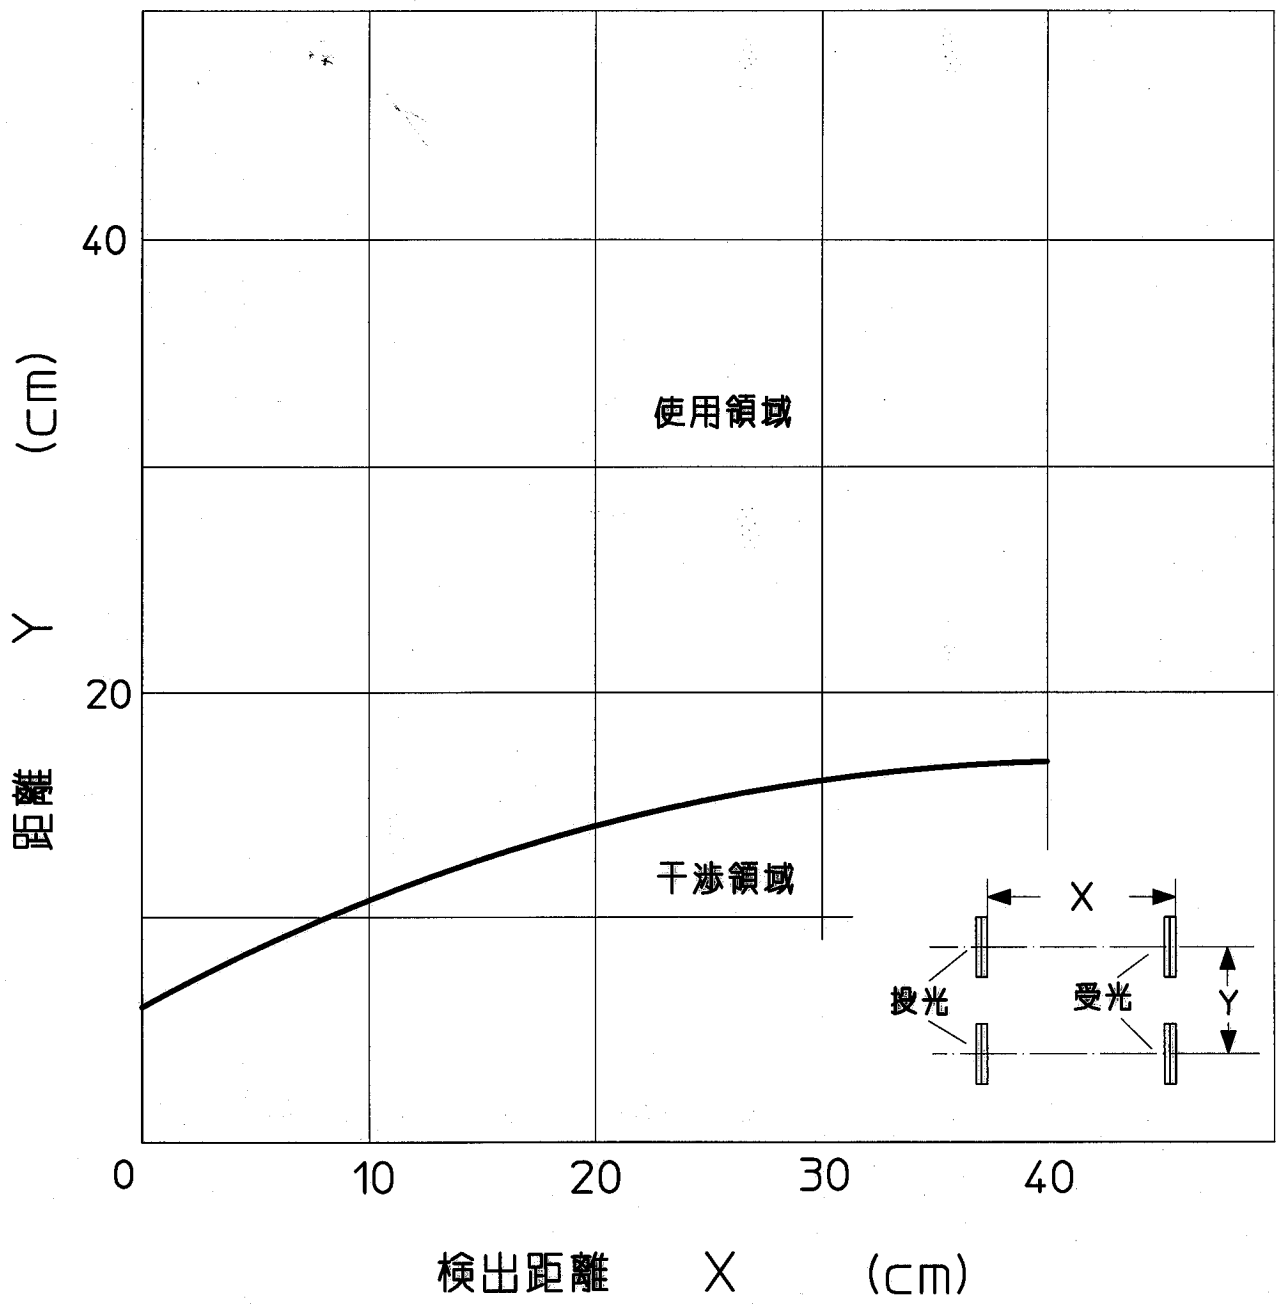

X38-Q201

CON.NO	QUAN	NAME	MATERIAL	STANDARD	DISPOSAL	REMARKS
A4	SCALE X	UNIT X	DATE 97.5.16	DESCRIPTION RT-F300		
APPROVED BY K.Matsumoto	CHECKED BY R.Kumo	DRAWN BY K.Matsumoto	DESIGNED BY K.Matsumoto	ITEM 干渉領域		
3RD ANGLE PROJECTION	OPTEX FA CO.,LTD.			DRAWING NO	X38-Q201	