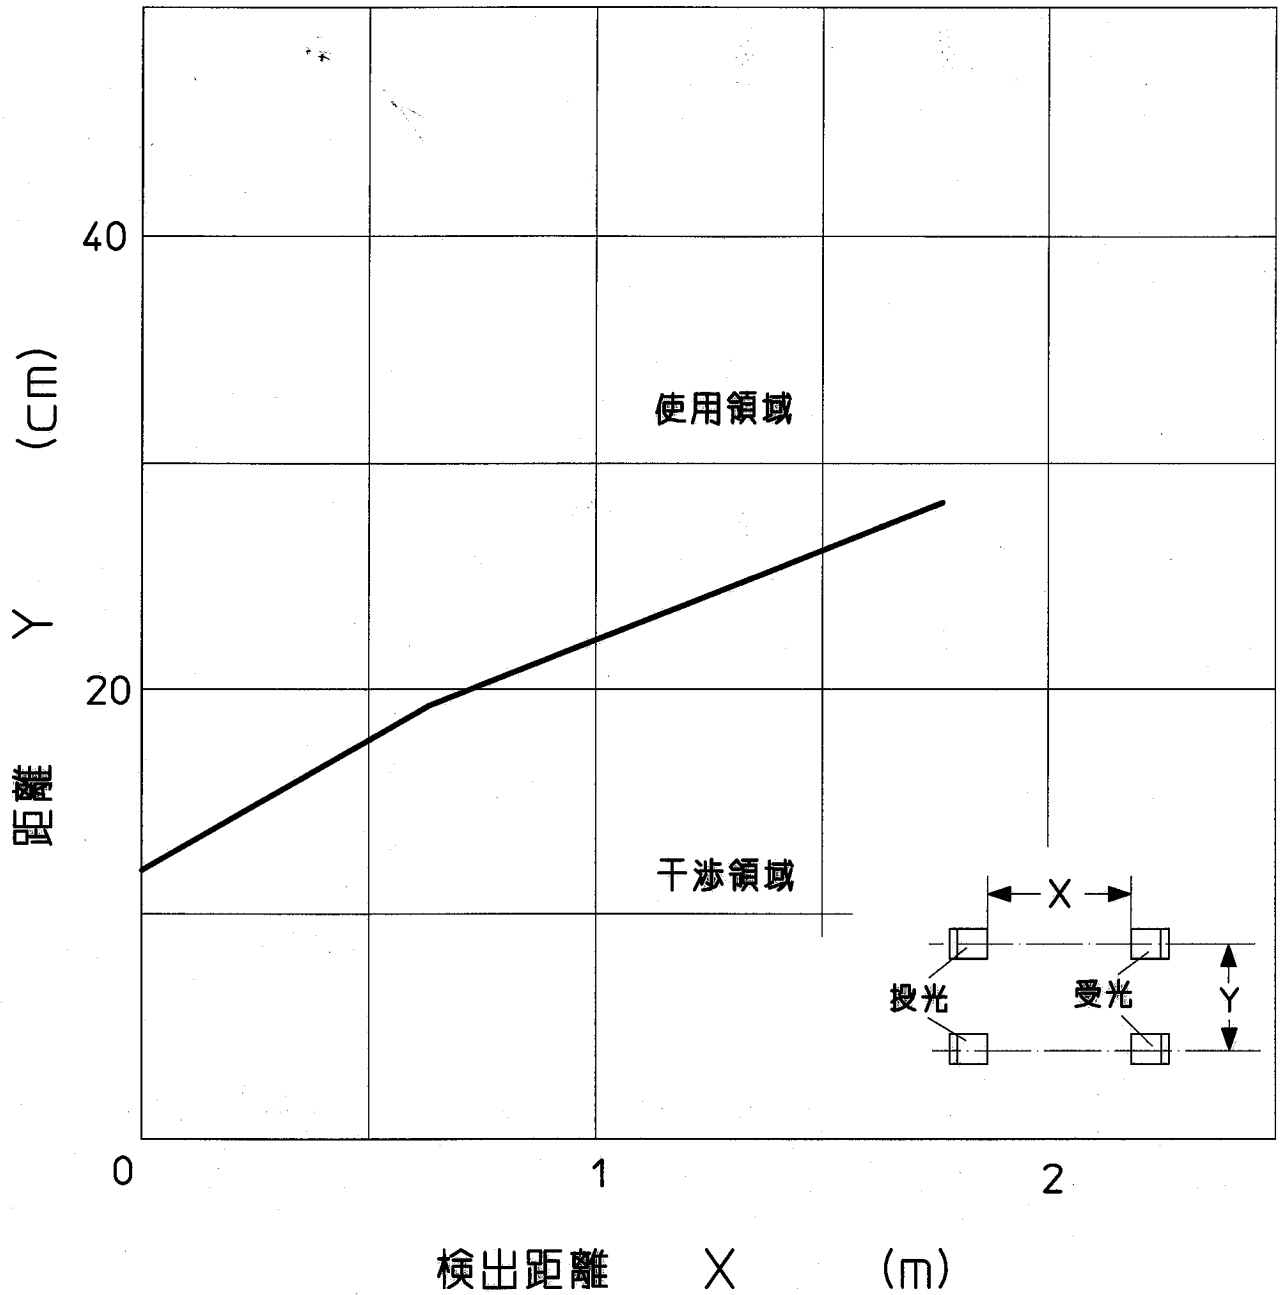

X38-Q200

CON.NO	QUAN	NAME	MATERIAL	STANDARD	DISPOSAL	REMARKS
A4	SCALE X	UNIT X	DATE 97.5.16	DESCRIPTION RT-1500		
APPROVED BY K.Matsumoto	CHECKED BY R.Kumo	DRAWN BY K.Matsumoto	DESIGNED BY K.Matsumoto	ITEM 干渉領域		
3RD ANGLE PROJECTION	OPTEX FA CO.,LTD.		DRAWING NO	X38-Q200		