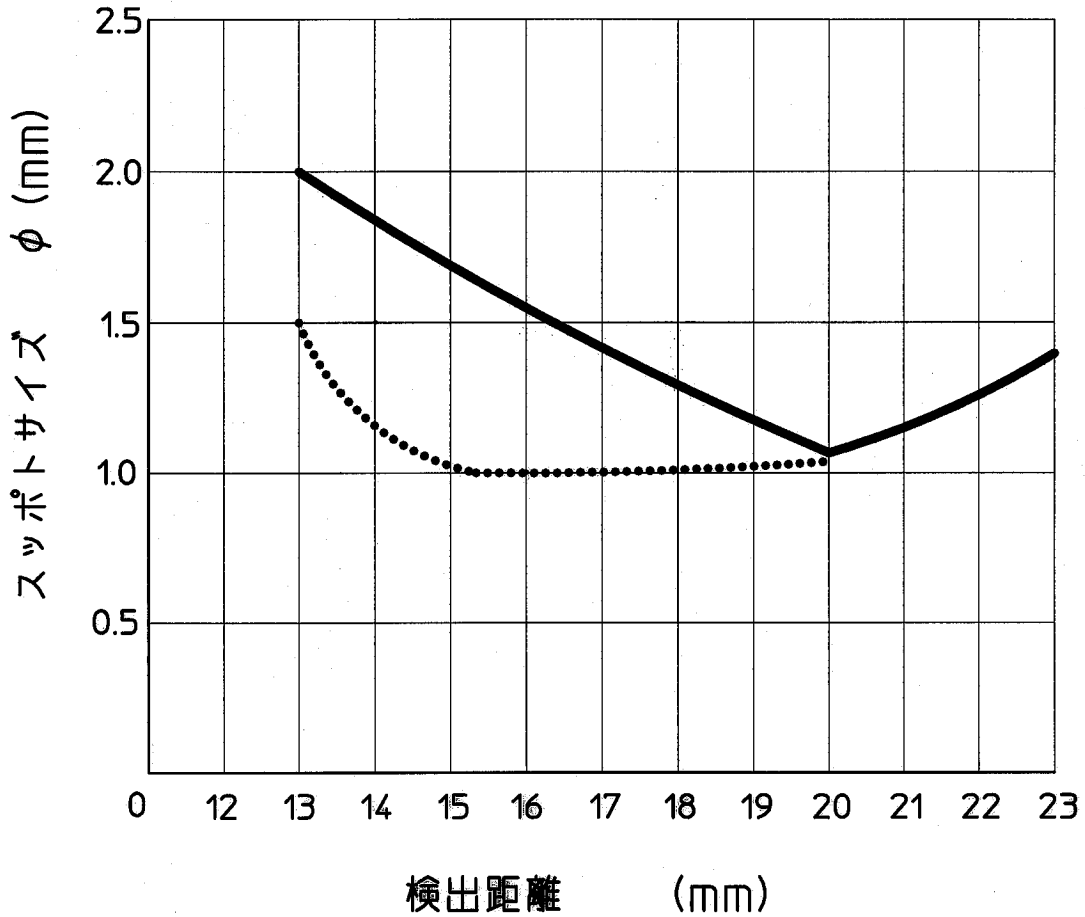

X38-Q300

RS-20R
 RS-16G

CON.NO	QUAN	NAME	MATERIAL	STANDARD	DISPOSAL	REMARKS
A4	SCALE x	UNIT x	DATE 97.5.19	DESCRIPTION RS-20R, RS-16G		
APPROVED BY K.Matsumoto	CHECKED BY R.Kumo	DRAWN BY K.Matsumoto	DESIGNED BY K.Matsumoto	ITEM スポットサイズ		
3RD ANGLE PROJECTION	OPTEX FA CO.,LTD.			DRAWING NO X38-Q300		