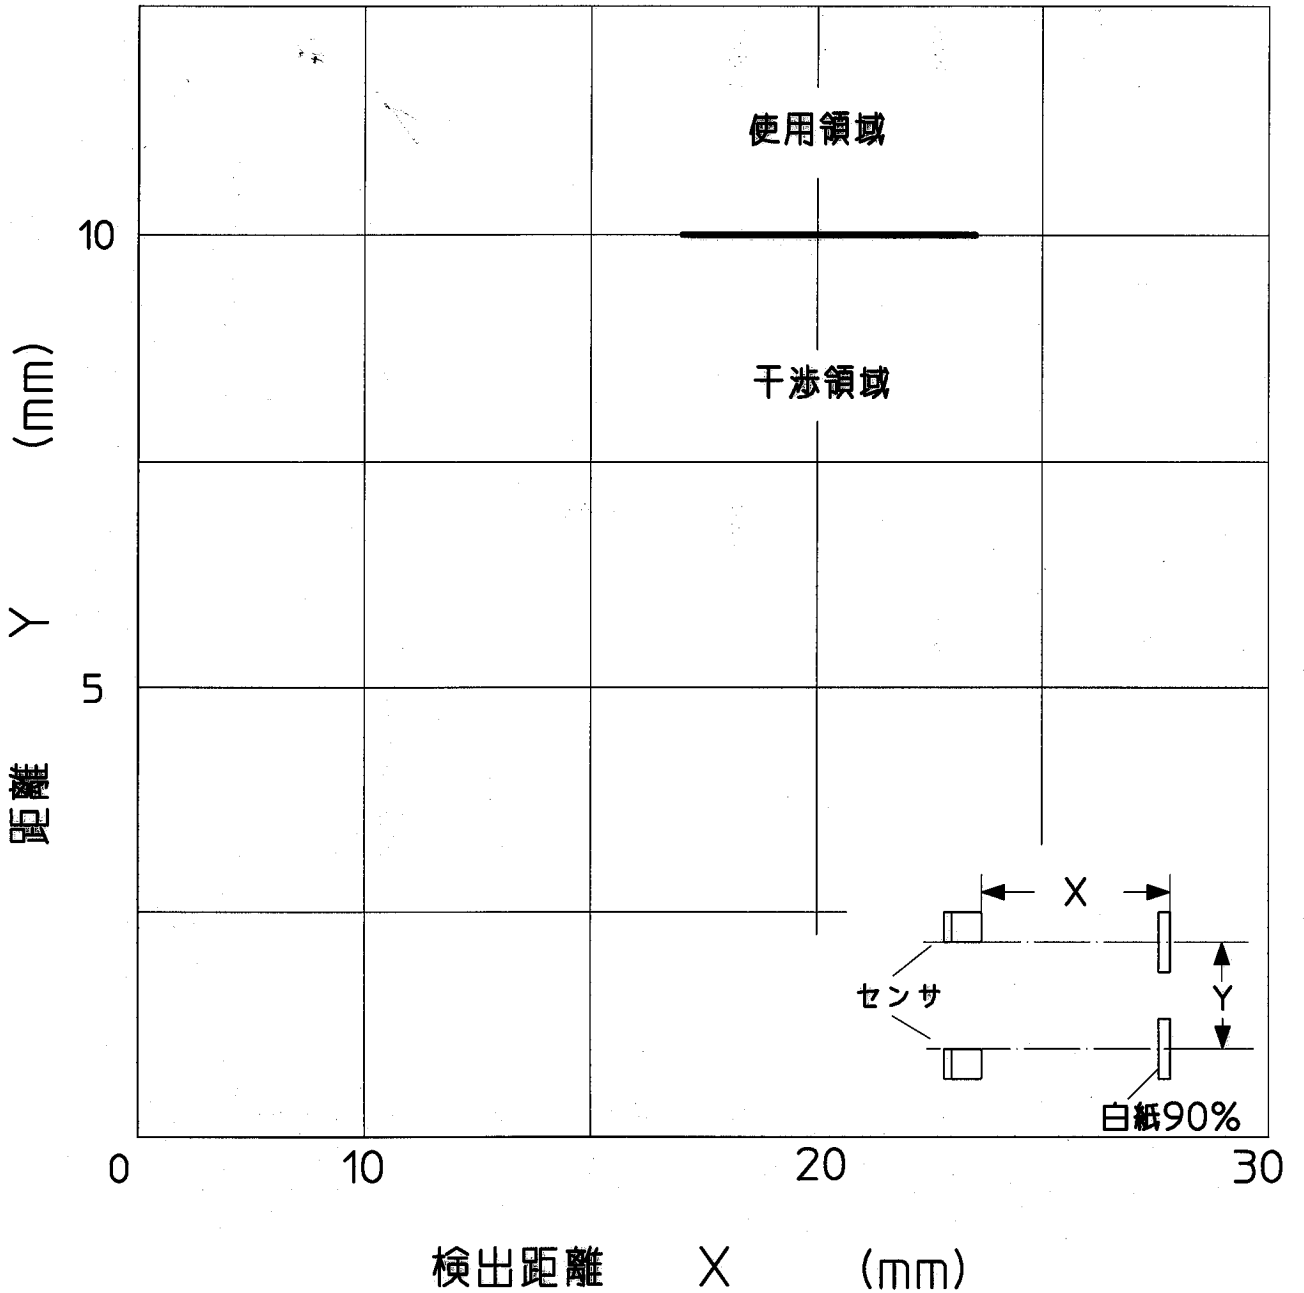

X38-Q204

CON.NO	QUAN	NAME	MATERIAL	STANDARD	DISPOSAL	REMARKS
A4	SCALE X	UNIT X	DATE 97.5.16	DESCRIPTION RS-20R NORM mode		
APPROVED BY <i>Kimamoto</i>	CHECKED BY	DRAWN BY <i>Kimamoto</i>	DESIGNED BY <i>Kimamoto</i>	ITEM 干渉領域		
3RD ANGLE PROJECTION	OPTEX FA CO.,LTD.			DRAWING NO X38-Q204		