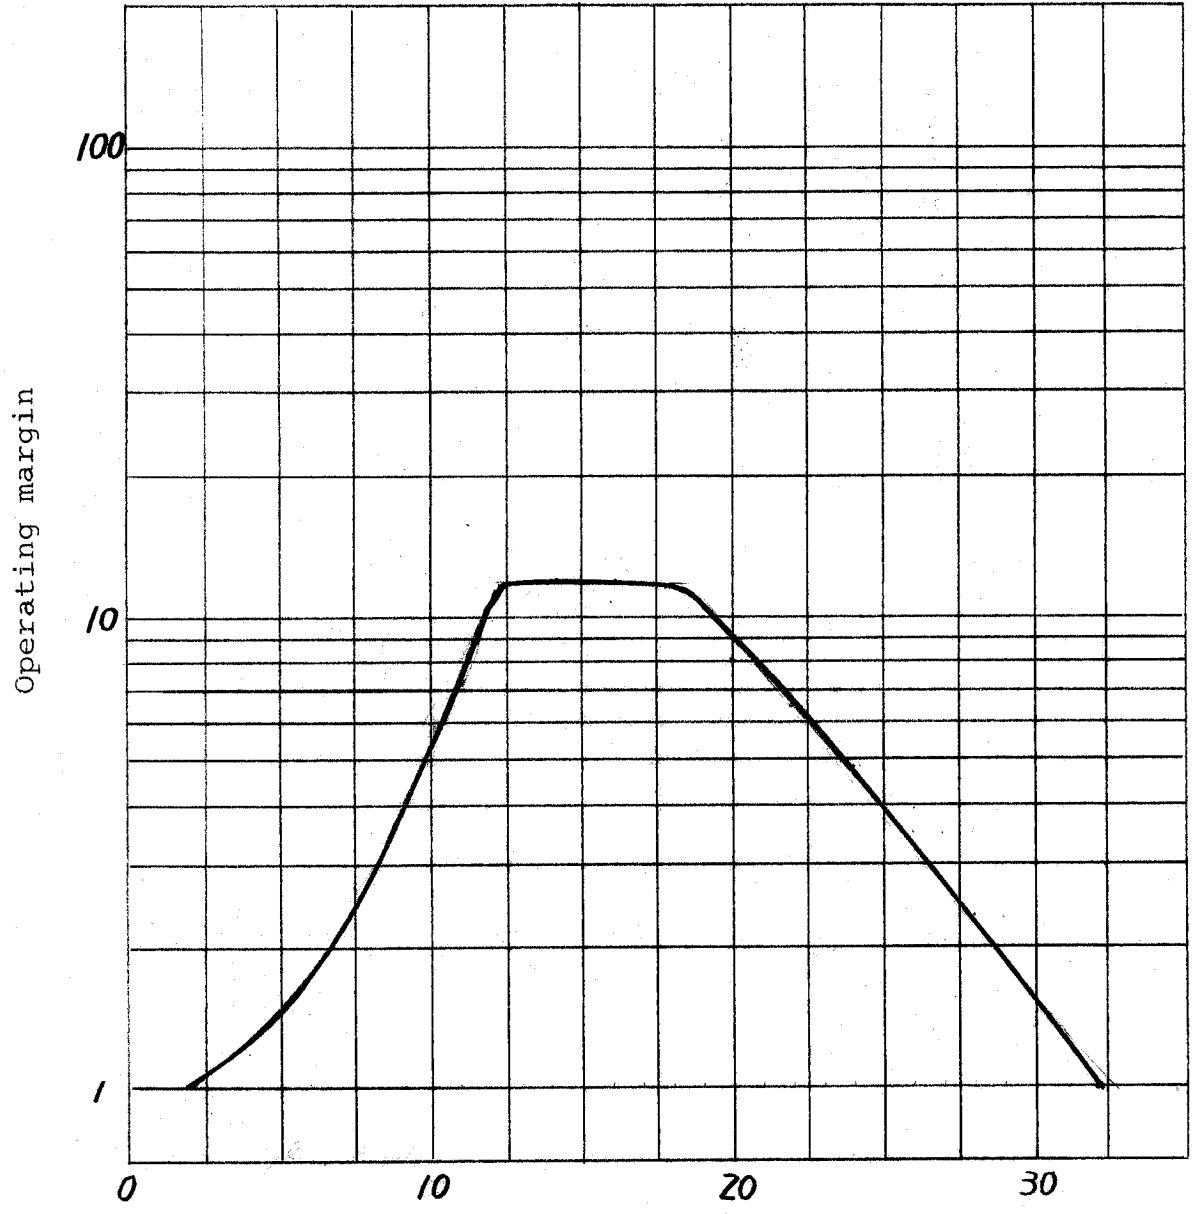

⚠		.	.
⚠		.	.
⚠		.	.

Object: White 90%
20x20mm

Distance (mm)

CON.NO	QUAN	NAME	MATERIAL	STANDARD	DISPOSAL	REMARKS
A 4						
APPROVED BY	CHEKED BY	DRAWNED BY	DESIGNED BY	DESCRIPTION		
<i>Amaturo</i>	<i>Amaturo</i>	<i>Amaturo</i>	<i>Amaturo</i>	RSA - RS-20R		
3RD ANGLE PROJECTION				ITEM		
OPEX FA CO.,LTD.				Operating margin-Distance		
				DRAWING NO. X38-W003		