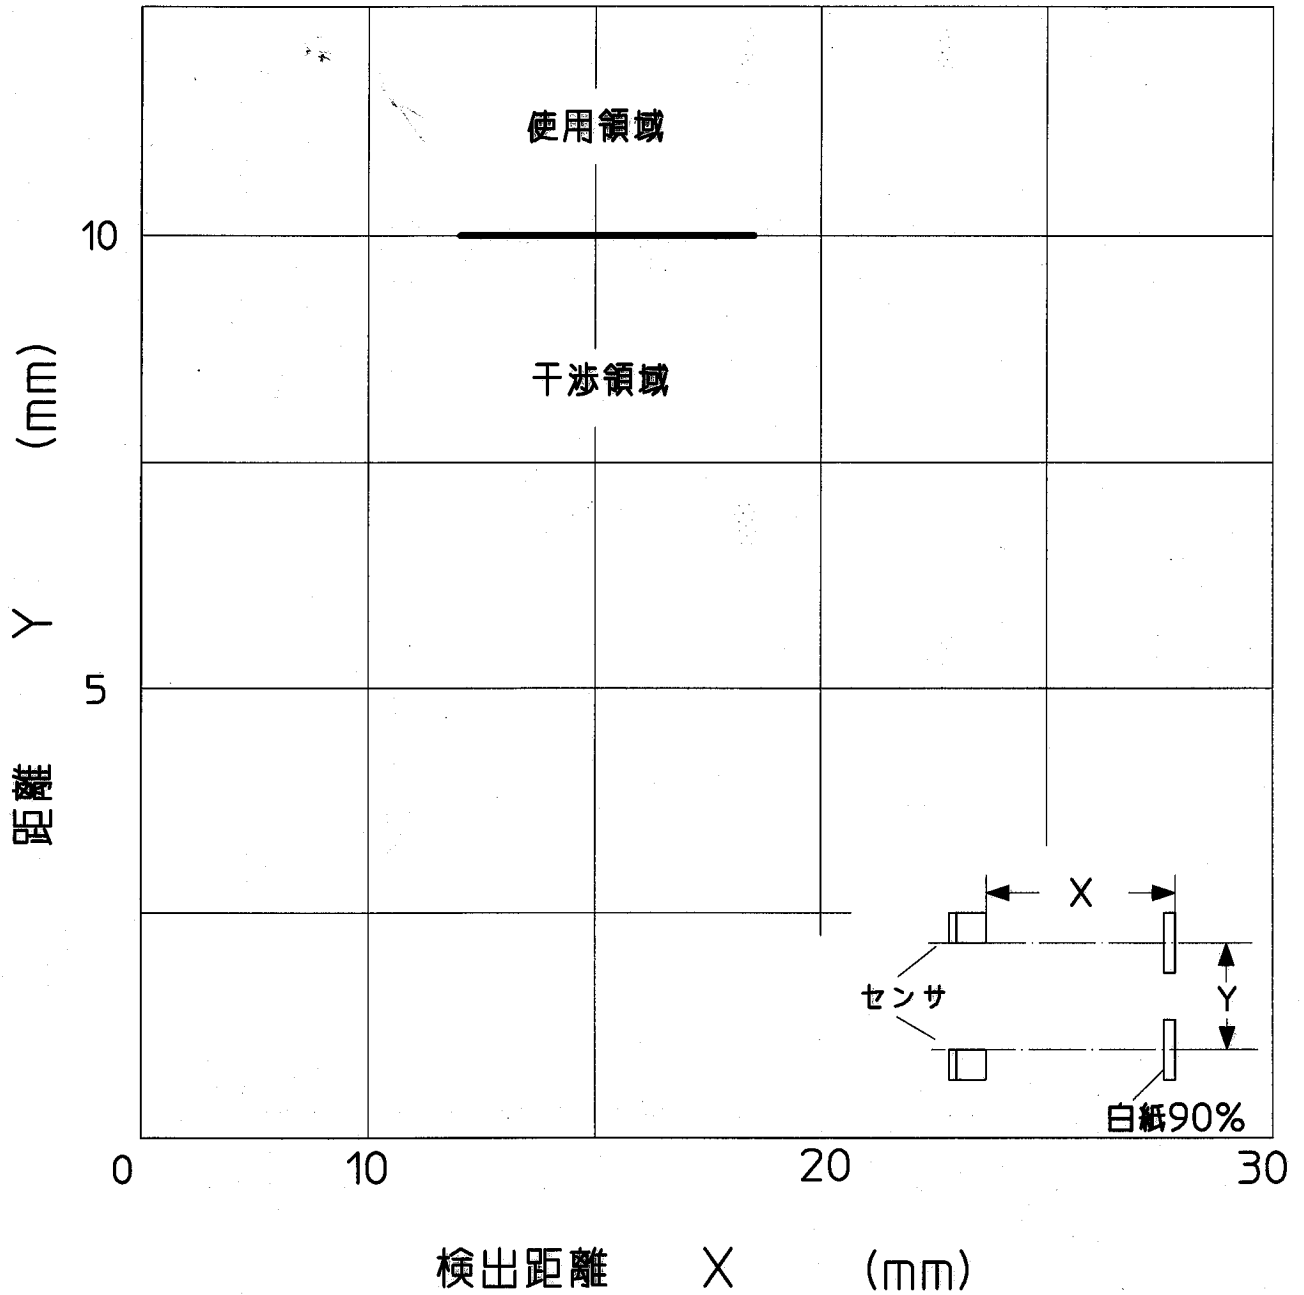

X38-Q206

CON.NO	QUAN	NAME	MATERIAL	STANDARD	DISPOSAL	REMARKS
A4	SCALE X	UNIT X	DATE 97.5.16	DESCRIPTION RM-16R RS-20R		
APPROVED BY K.Matsumoto	CHECKED BY R.Kumo	DRAWN BY K.Matsumoto	DESIGNED BY K.Matsumoto	RM-16G RS-16G MARK mode		
3RD ANGLE PROJECTION	OPTEX FA CO.,LTD.			ITEM	干渉領域	
				DRAWING NO	X38-Q206	