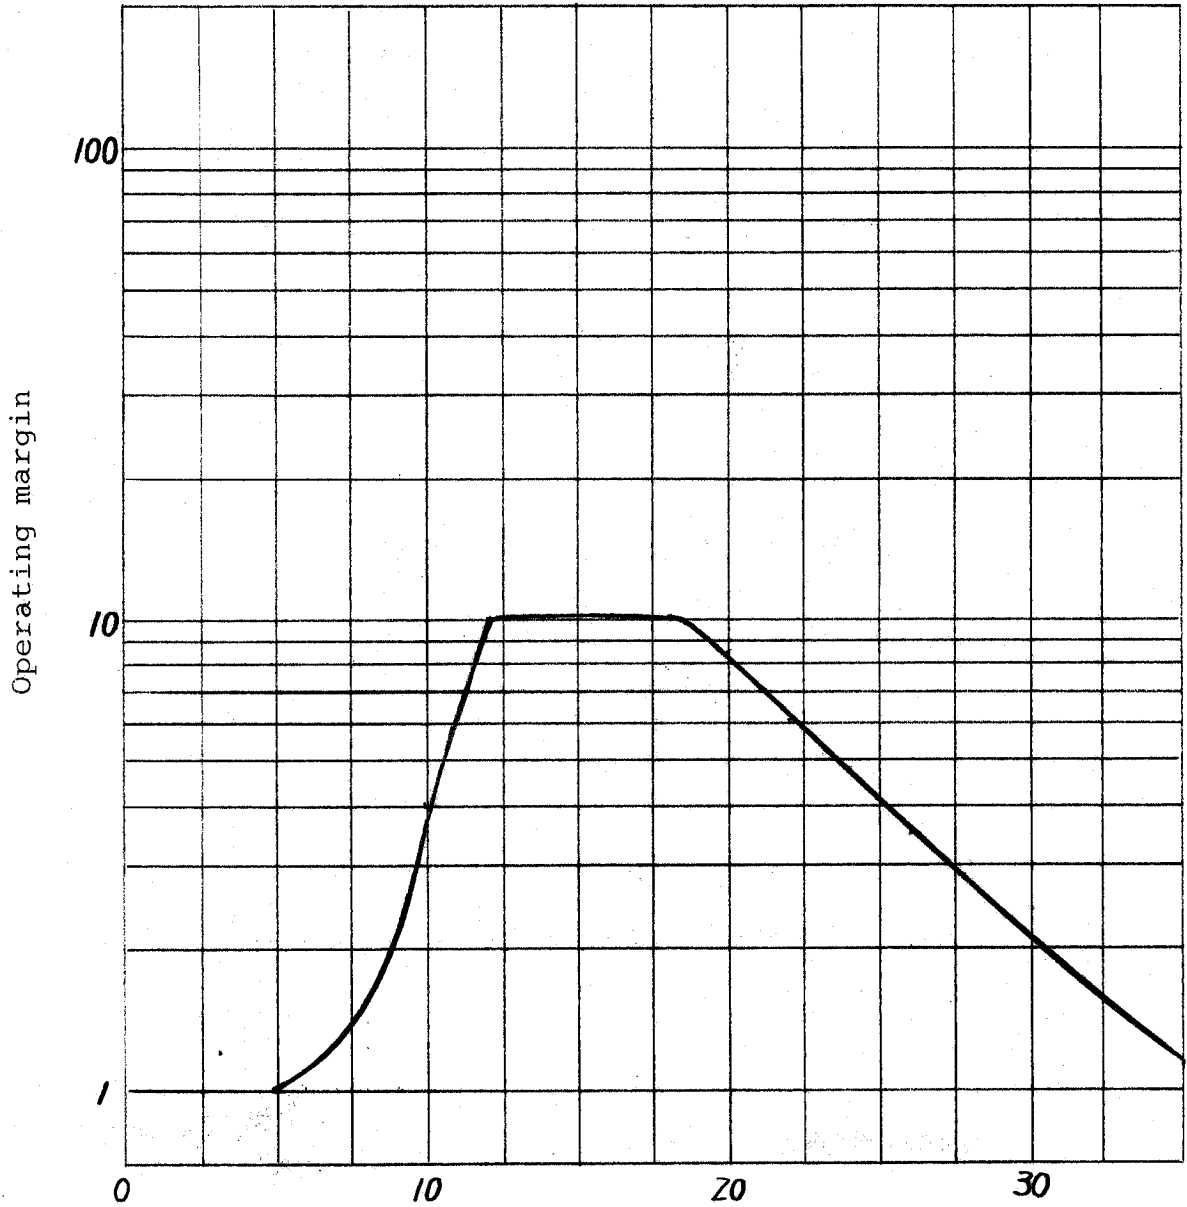

⚠			
⚠			
⚠			

Object: White 90%  
20x20mm

Distance [mm]

CON.NO	QUAN	NAME	MATERIAL	STANDARD	DISPOSAL	REMARKS
A 4	SCALE X	UNIT X	DATE 1996 9.3	DESCRIPTION RSA-+ RM-16R		
APPROVED BY	CHEKED BY	DRAWNED BY	DESIGNED BY	ITEM Operating margin-Distance		
3RD ANGLE PROJECTION		OPTEX FA CO.,LTD.		DRAWING NO. X38-W001		