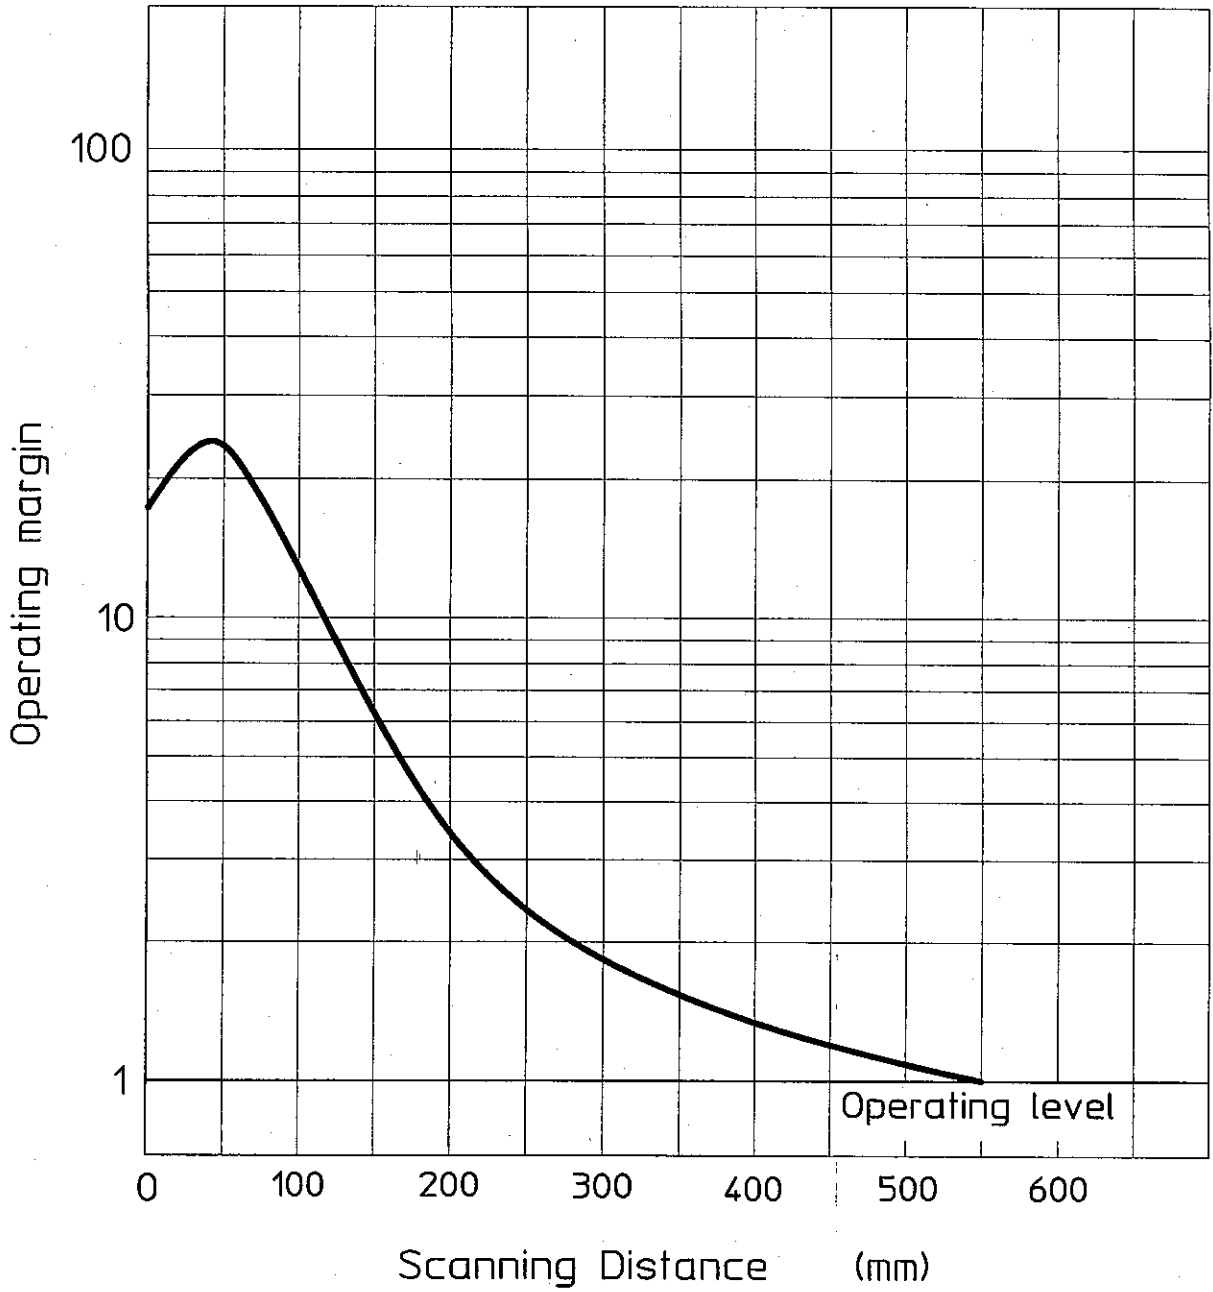

X45-W380

CON.NO	QUAN	NAME	MATERIAL	STANDARD	DISPOSAL	REMARKS
A4	SCALE X	UNIT X	DATE 1999,1,13	DESCRIPTION VGF-T SERIES with NF-TS12 LL3-TS12		
APPROVED BY K.Matsumoto	CHECKED BY R.Kumo	DRAWN BY S.Nishimura	DESIGNED BY S.Nishimura	ITEM Operating margin		
3RD ANGLE PROJECTION	OPTEX FA CO.,LTD.			DRAWING NO	X45-W380	